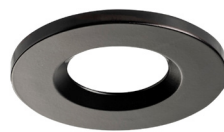

## Product Family

FRCCT5AD White

Fitting Includes WHITE bezel

### Optional Coloured Bezels

BLACK

BRUSHED NICKEL

BRASS

CHROME