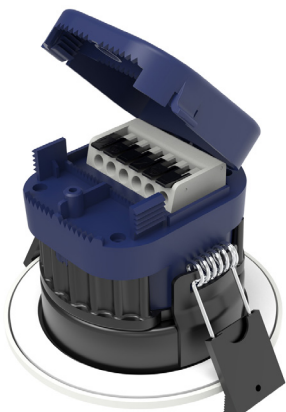

# MICA.

The MICA Fire Rated Downlight, with an IP65 rating, is ideal for diverse environments such as bathrooms, kitchens, soffits, offices, and living areas. Suitable for both domestic and commercial use.

- ✓ Switchable Color: Front Switch under bezel for 2700K, 3000K, 4000K, 6000K
- ✓ High Luminosity: Delivers 780-900 Lumens
- ✓ Fire Rated: Certified for 30, 60, and 90 Minutes
- ✓ Fully Dimmable: Smooth Flicker-Free Dimming 0-100%
- ✓ Engineered Joist Tested: I-Joist & Posi Joist

## Product Family

FRCCT5AD White

Fitting Includes WHITE bezel