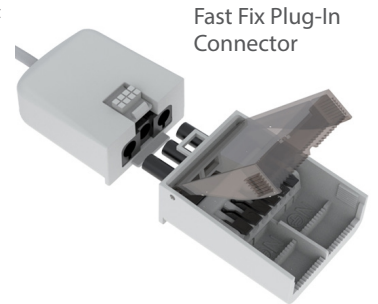

JADE.

The JADE Fire Rated Downlight, with an IP65 rating, is ideal for diverse environments such as bathrooms, kitchens, soffits, offices, and living areas. Suitable for both domestic and commercial.

- ✓ Fast Fix Driver - Loop In Loop Out with Connector Plug
- ✓ Switchable Color: Front settings for 2700K, 3000K, 4000K, 6000K
- ✓ Insulation Coverable
- ✓ Fire Rated: Certified for 30, 60, and 90 Minutes
- ✓ Fully Dimmable: Smooth Flicker-Free Dimming 0-100%
- ✓ Engineered Joist Tested: I-Joist & Posi Joist

Construction

Case Material	Pressed Steel
Case Colour	Blue
Lens Material	Glass
Lens Colour	Opaque
Trim Colour Options	White / Chrome / Black / Brass / Brushed Nickel
IP Rating	IP65
Bathroom Zone	Zones 1 & 2
Dimensions	Diameter: 87mm Depth: 45mm
Cut-Out	Diameter: 70mm
Weight	230g
Cable Entry	External Fast Fix Loop-in / Loop-out driver
Operating Temp	-10 to 40 °C