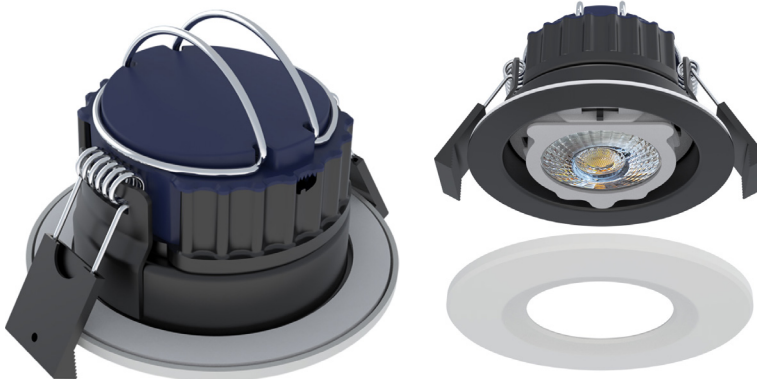

JADE.

The JADE Fire Rated Downlight, with an IP65 rating, is ideal for diverse environments such as bathrooms, kitchens, soffits, offices, and living areas. Suitable for both domestic and commercial.

- ✓ Fast Fix Driver - Loop In Loop Out with Connector Plug
- ✓ Switchable Color: Front settings for 2700K, 3000K, 4000K, 6000K
- ✓ Insulation Coverable
- ✓ Fire Rated: Certified for 30, 60, and 90 Minutes
- ✓ Fully Dimmable: Smooth Flicker-Free Dimming 0-100%
- ✓ Engineered Joist Tested: I-Joist & Posi Joist

Construction

Case Material	Pressed Steel
Case Colour	Blue
Lens Material	Glass
Lens Colour	Opaque
Trim Colour Options	White / Chrome / Black / Brass / Brushed Nickel
IP Rating	IP65
Bathroom Zone	Zones 1 & 2
Dimensions	Diameter: 87mm Depth: 45mm
Cut-Out	Diameter: 70mm
Weight	230g
Cable Entry	External Fast Fix Loop-in / Loop-out driver
Operating Temp	-10 to 40 °C

Lamp Data

LED Type	SMD
LED Microchip	2835
Lumens	780-900 lm
Lumens per Watt	112.5 lm/w
Colour Rendering Index	>=80 CRI
Colour Temperature	4 CCT Switchable 2700K, 3000K, 4000K & 6000K
Beam Angle	60°
Instantaneous Illumination	Yes: <1 second
LED Lifetime	50,000 hrs

Product Family

FRCCT5AD White

Insulation Coverable

Fitting Includes WHITE bezel

Emergency Kit

Optional Coloured Bezels