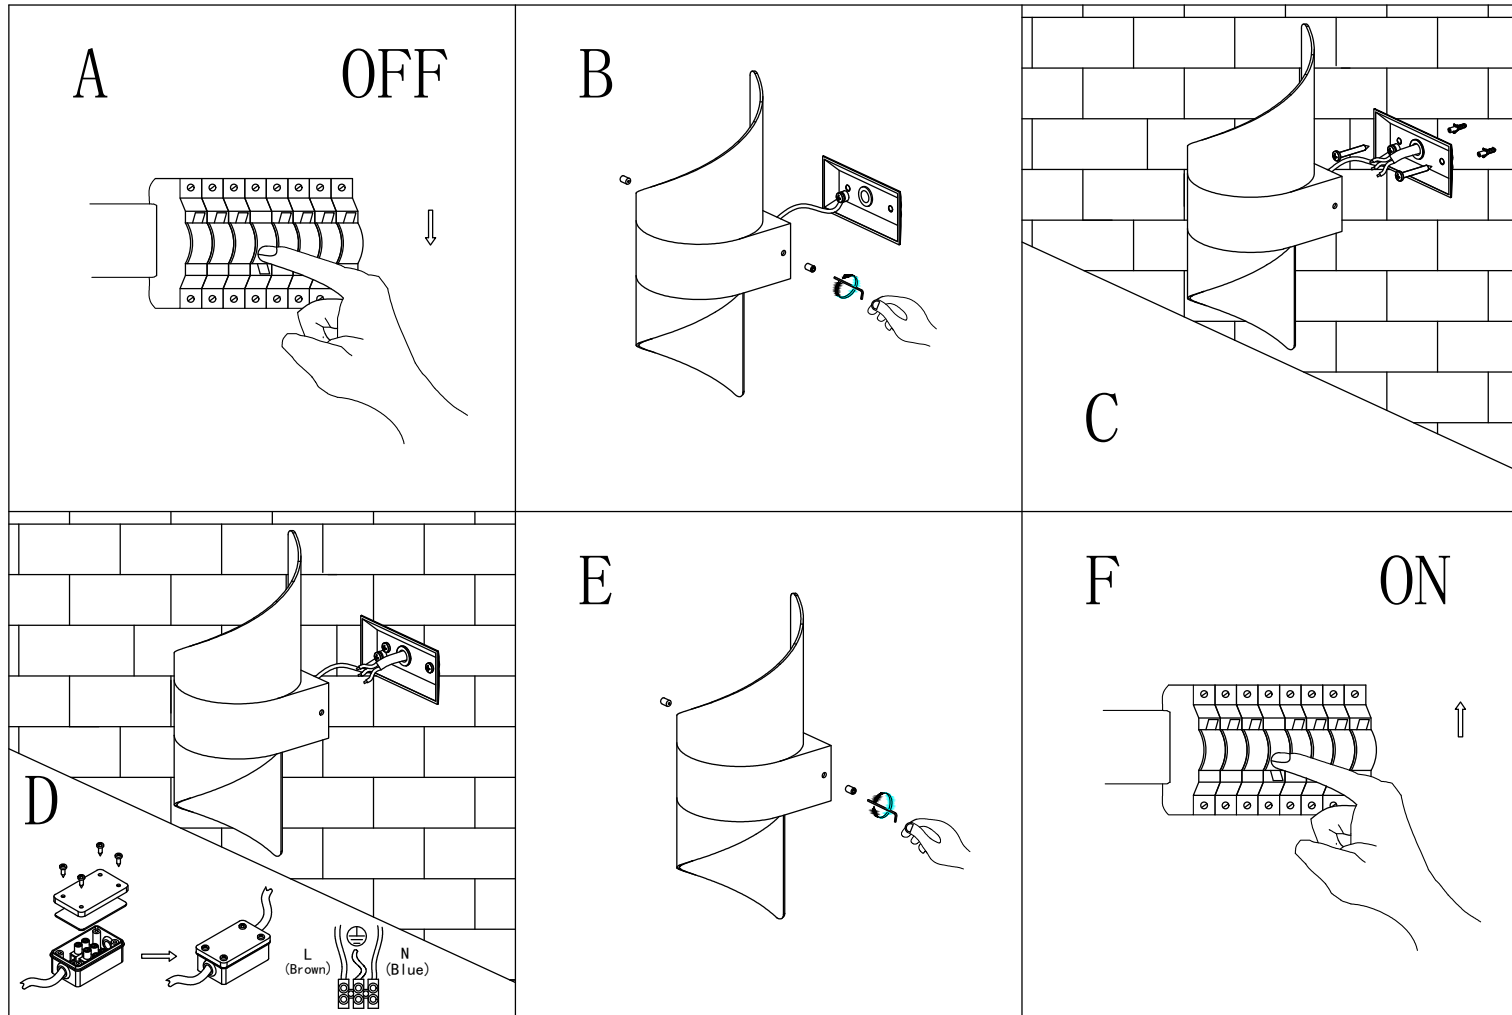

ZINK

INS 42066 - A

12W Integral LED, 540lm, 4000K
Non-replaceable light source. Non-replaceable control gear.
Wiring connected. This product contains a light source of
energy efficiency class < G >

Please take time to read this leaflet carefully and retain it for future reference.