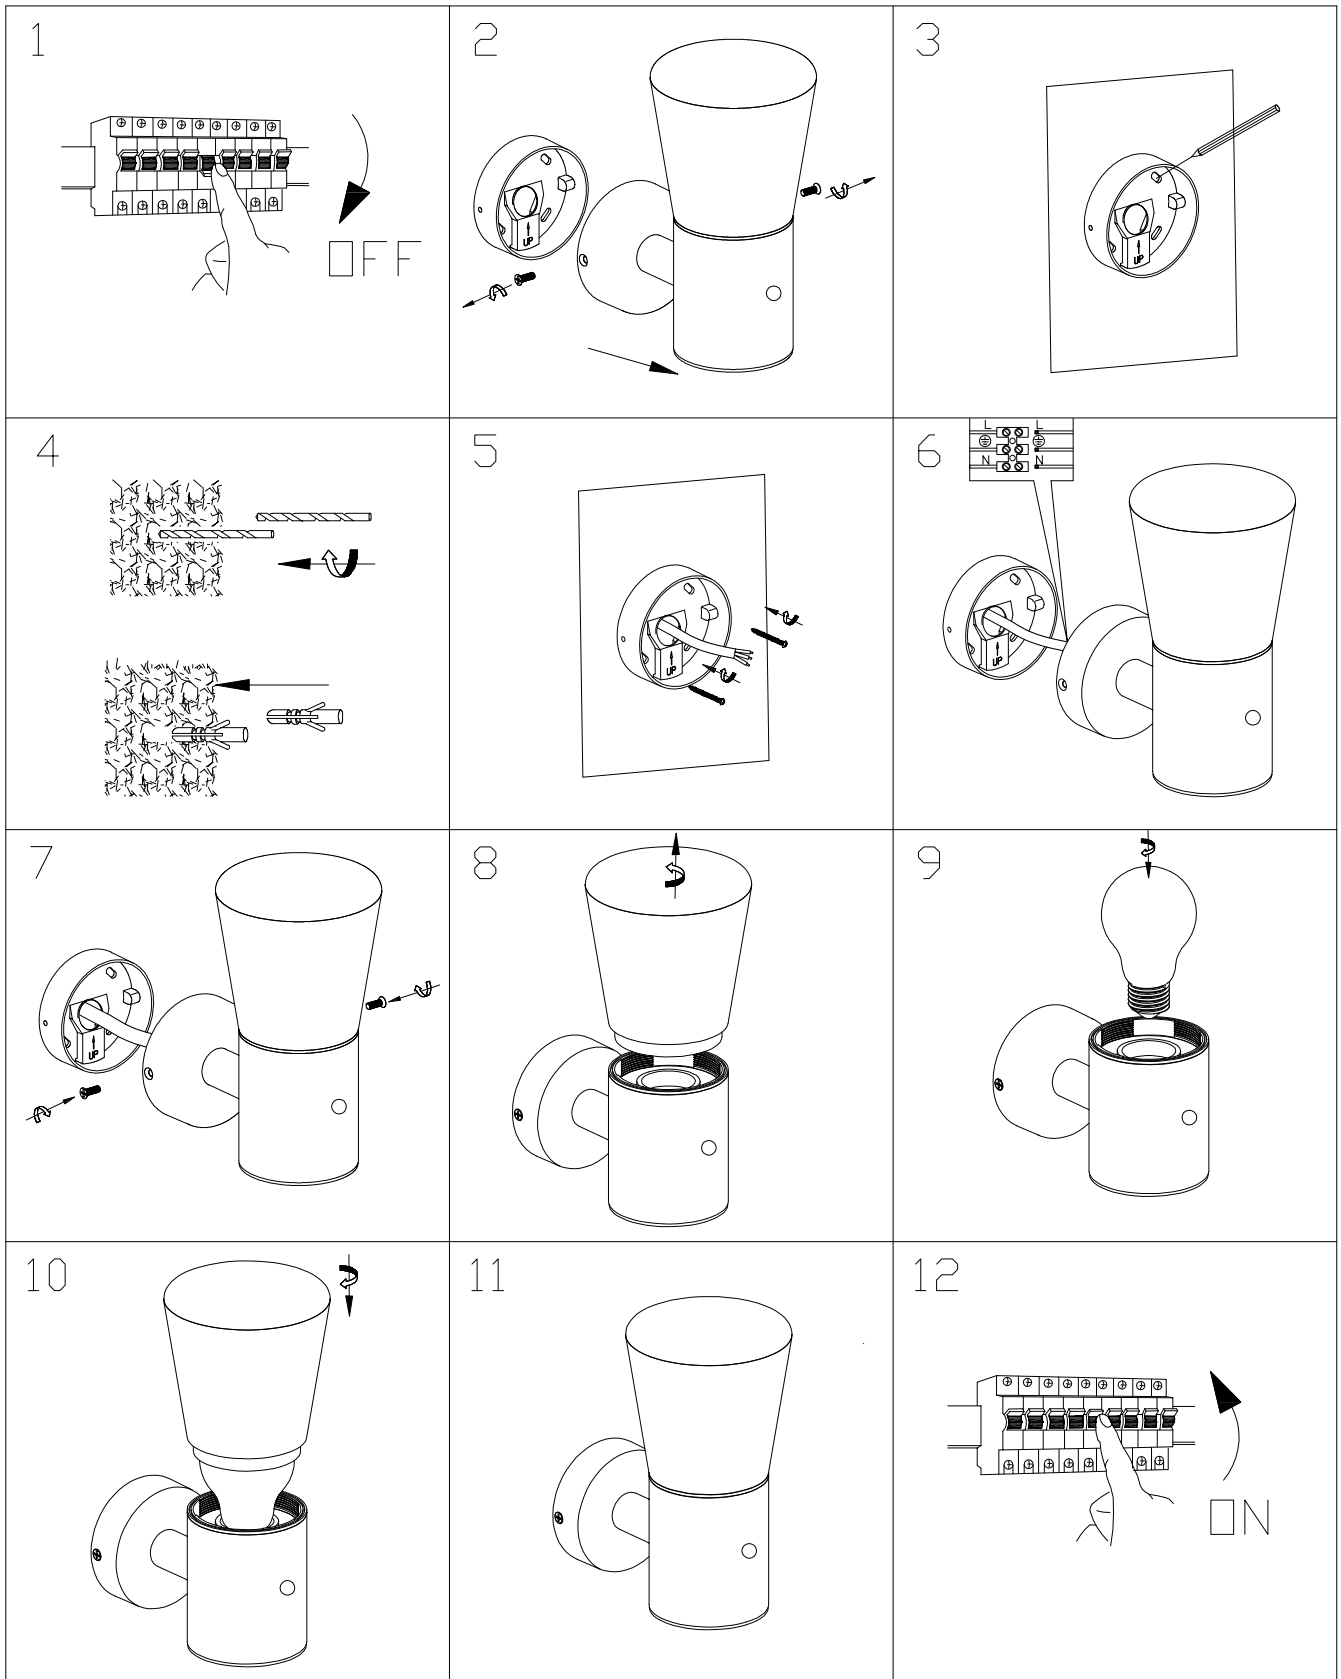

The Dusk till Dawn sensor will operate when the ambient light drops below 20 lux (dusk), and will switch off when the ambient light reaches 80 lux (dawn).

INS ZN 39172 - A

Please take time to read this leaflet carefully and retain it for future reference.