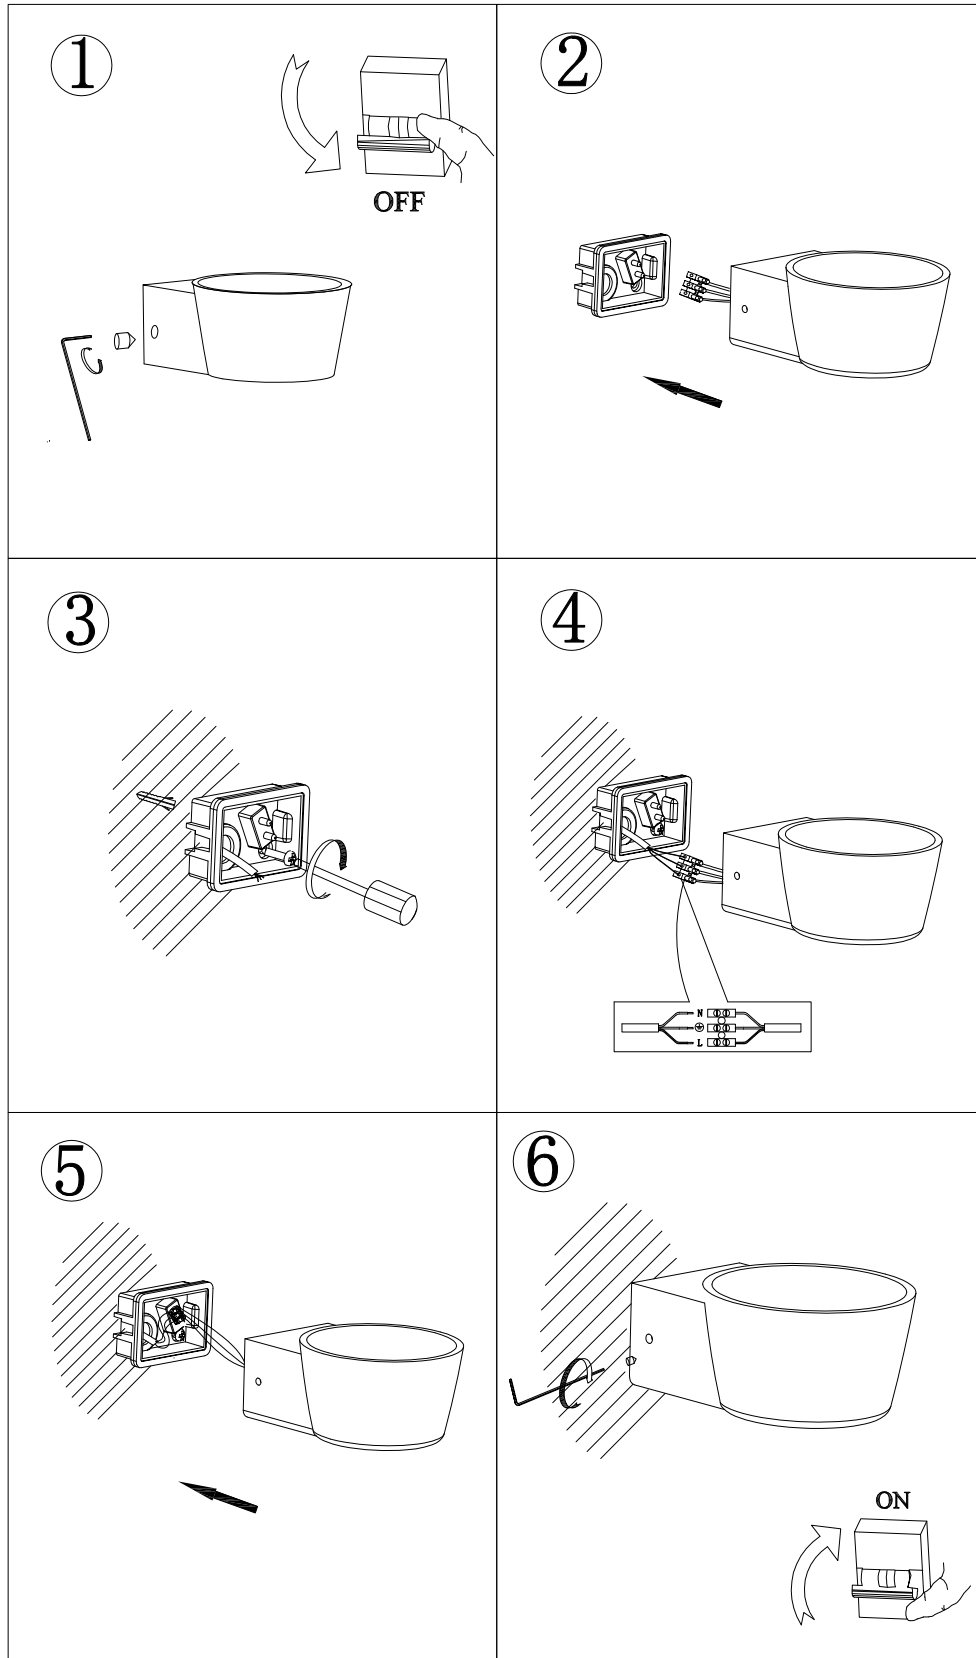

ZINC

6W Integral LED, 500lm, 4000K
Non-replaceable light source. Non-replaceable control gear.
Wiring connected. This product contains a light source of
energy efficiency class < G >

INS 38637 - B

Please take time to read this leaflet carefully and retain it for future reference.