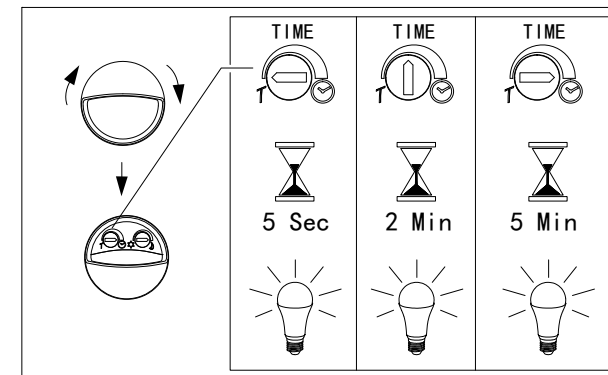

TIME Adjustement

Please take time to read this leaflet carefully and retain it for future reference.