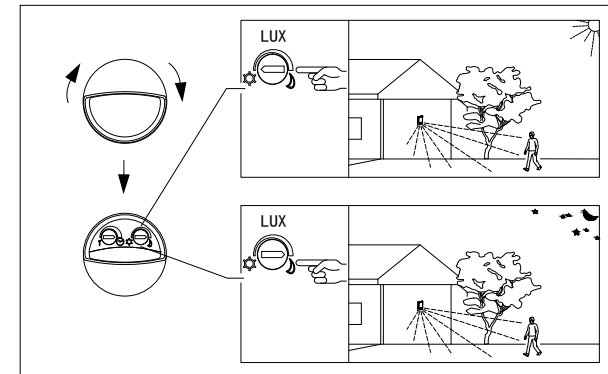

INS 38624 - C

ZINK

REQUIRES 7W MAX. GU10 LED REFLECTOR BULB
BULB NOT INCLUDED

LUX Adjustment

Technical Parameter:
Detection Range - MAX 7M;
Detection Angle - MAX 110° Degree;
Working Temperature - -10°C-35°C.