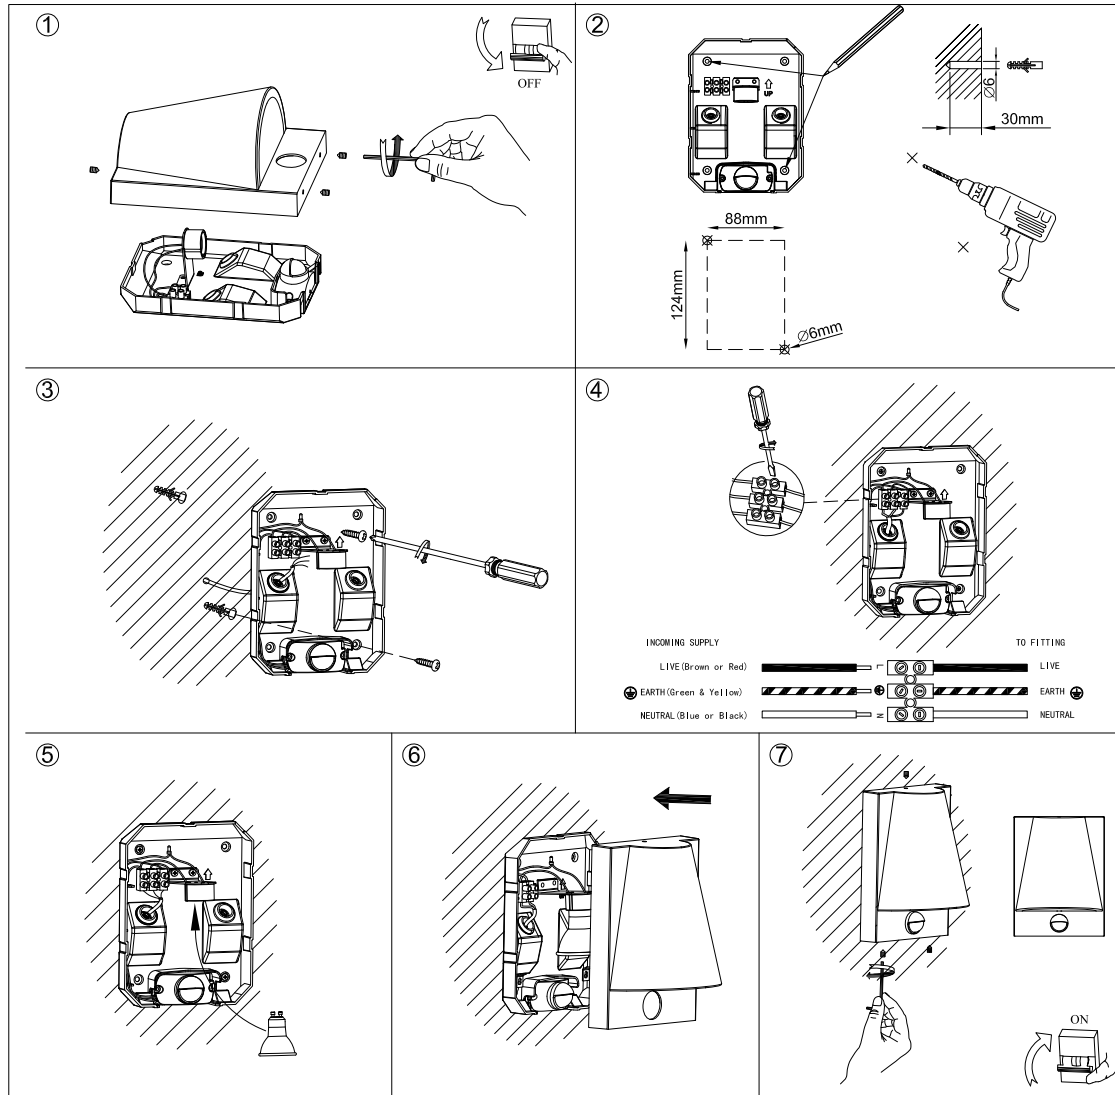

INS 38624 - C

ZINK

REQUIRES 7W MAX. GU10 LED REFLECTOR BULB
BULB NOT INCLUDED

LUX Adjustment

Technical Parameter:
Detection Range - MAX 7M;
Detection Angle - MAX 110° Degree;
Working Temperature - -10°C-35°C.