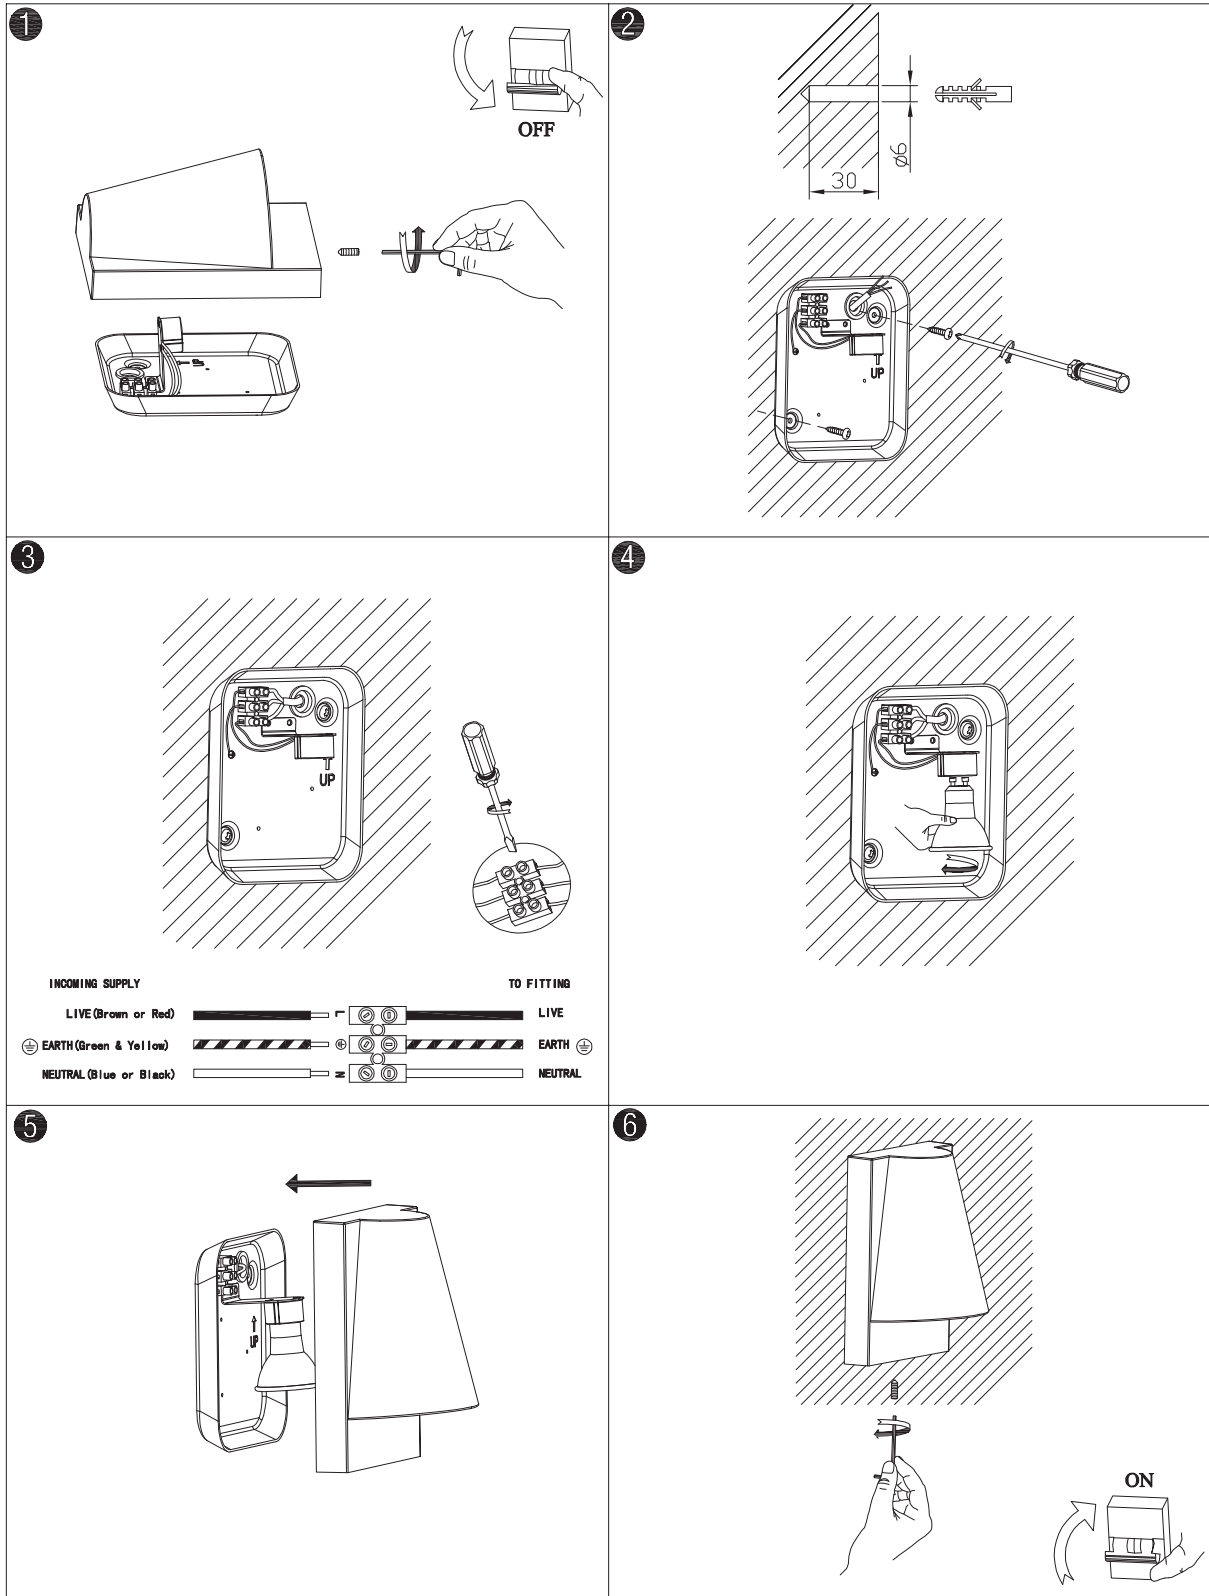

INS 38623 - B

REQUIRES 7W MAX. GU10 LED REFLECTOR BULB
BULB NOT INCLUDED

Please take time to read this leaflet carefully and retain it for future reference.