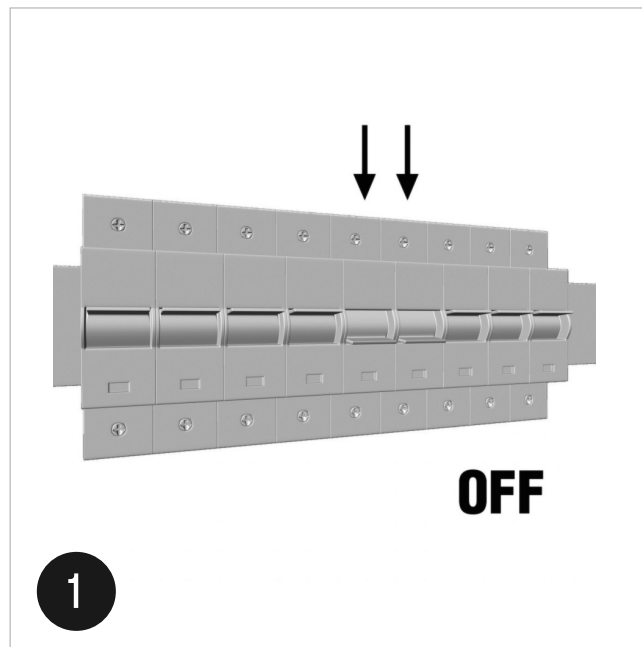

# ZINK

INS 38621 - D

10W Integral LED, 1098lm, 4000K  
Non-replaceable light source.  
Non-replaceable control gear.  
Wiring connected.  
This product contains a light source of  
energy efficiency class < F >