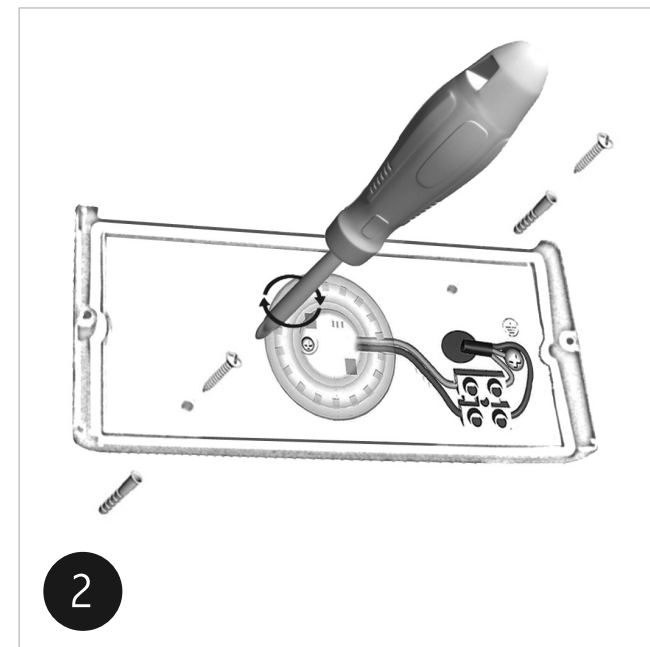

# ZINK

INS 38621 - D

10W Integral LED, 1098lm, 4000K  
Non-replaceable light source.  
Non-replaceable control gear.  
Wiring connected.  
This product contains a light source of  
energy efficiency class < F >