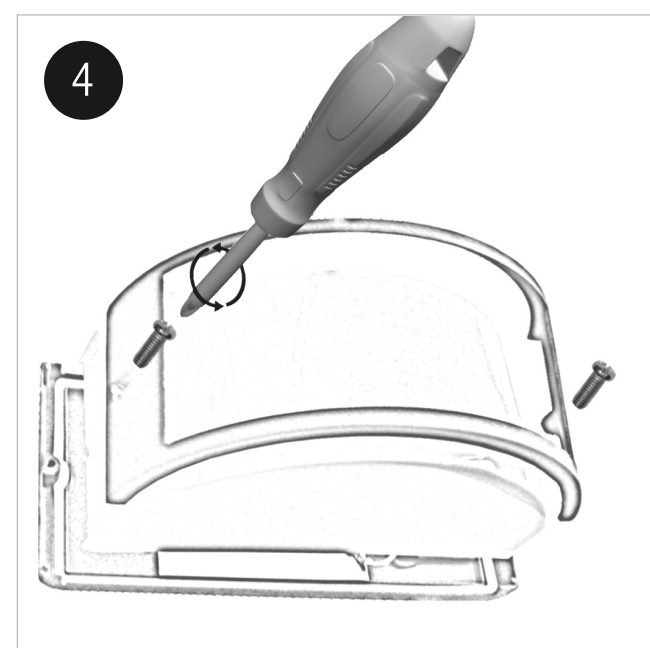

# ZINK

INS 38621 - D

10W Integral LED, 1098lm, 4000K  
Non-replaceable light source.  
Non-replaceable control gear.  
Wiring connected.  
This product contains a light source of  
energy efficiency class < F >