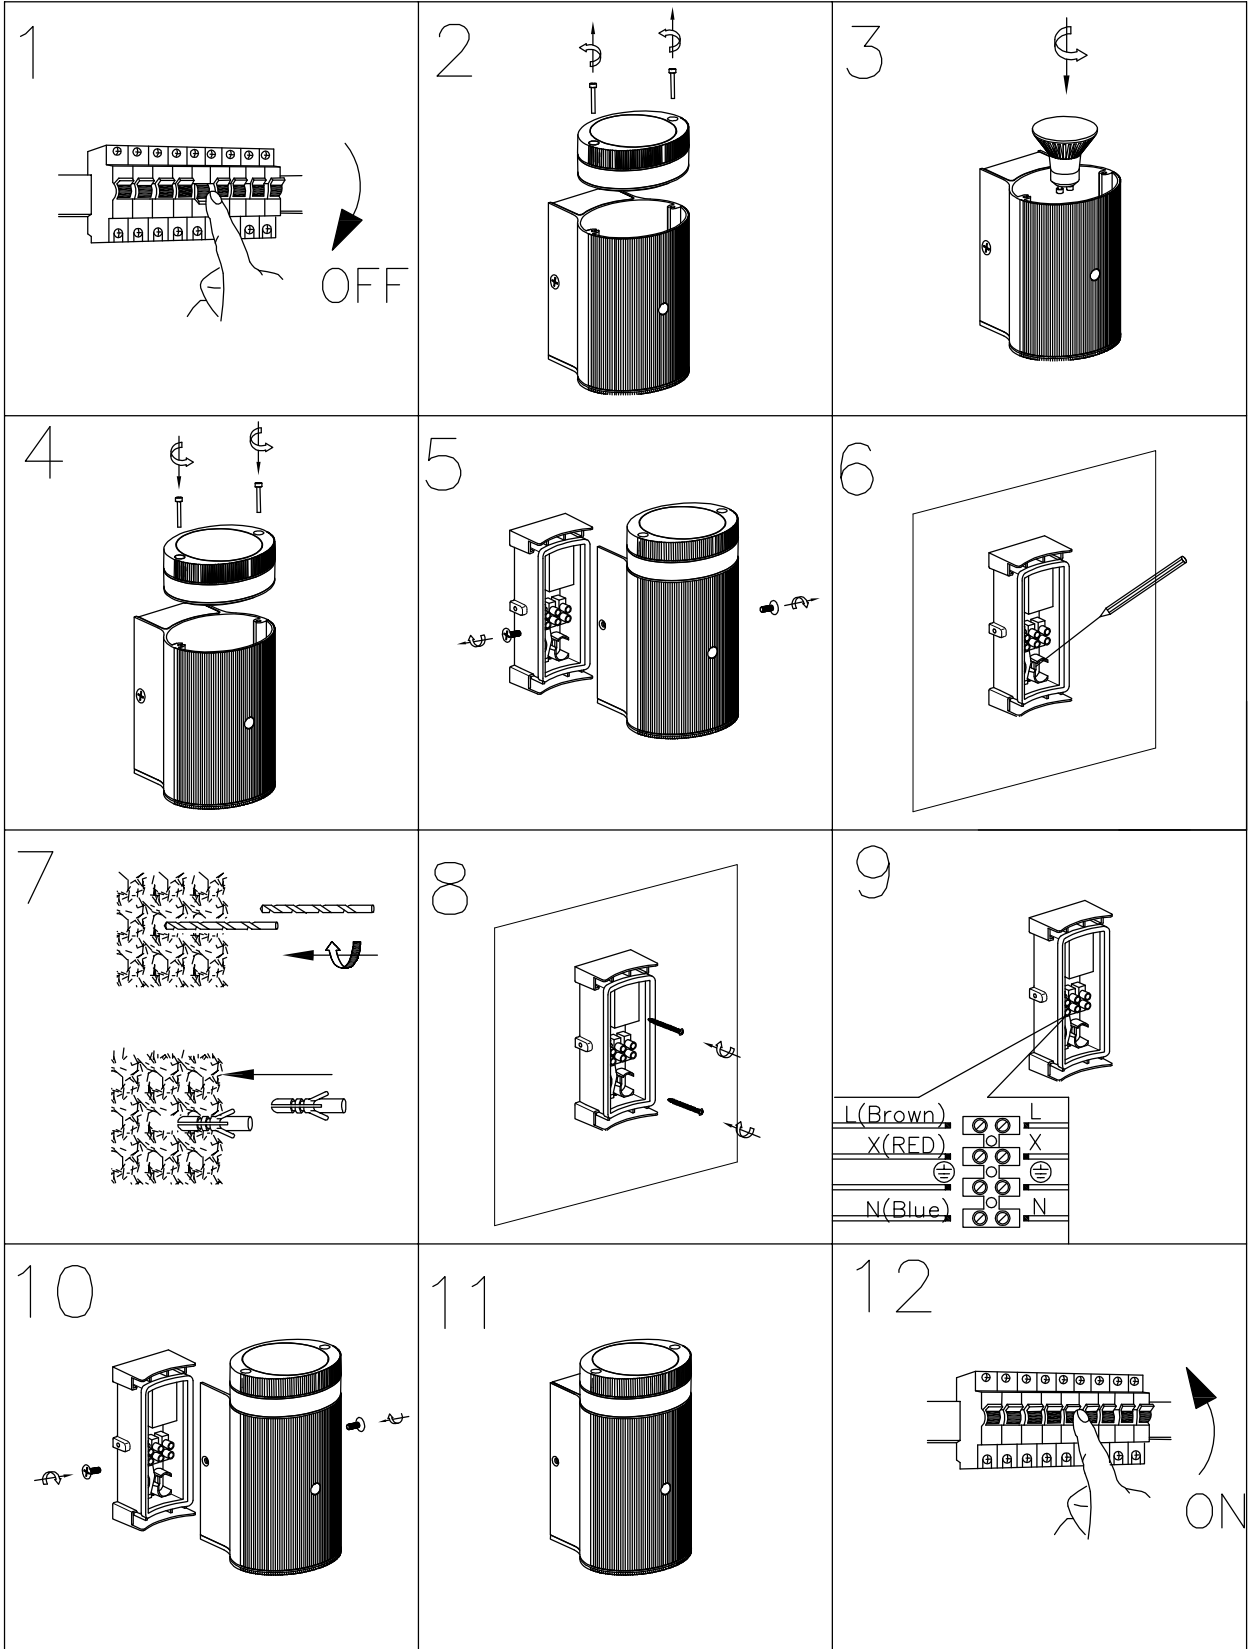

The Dusk till Dawn sensor will operate when the ambient light drops below 20 lux (dusk), and will switch off when the ambient light reaches 80 lux (dawn).

INS ZN 35686- B

Please take time to read this leaflet carefully and retain it for future reference.