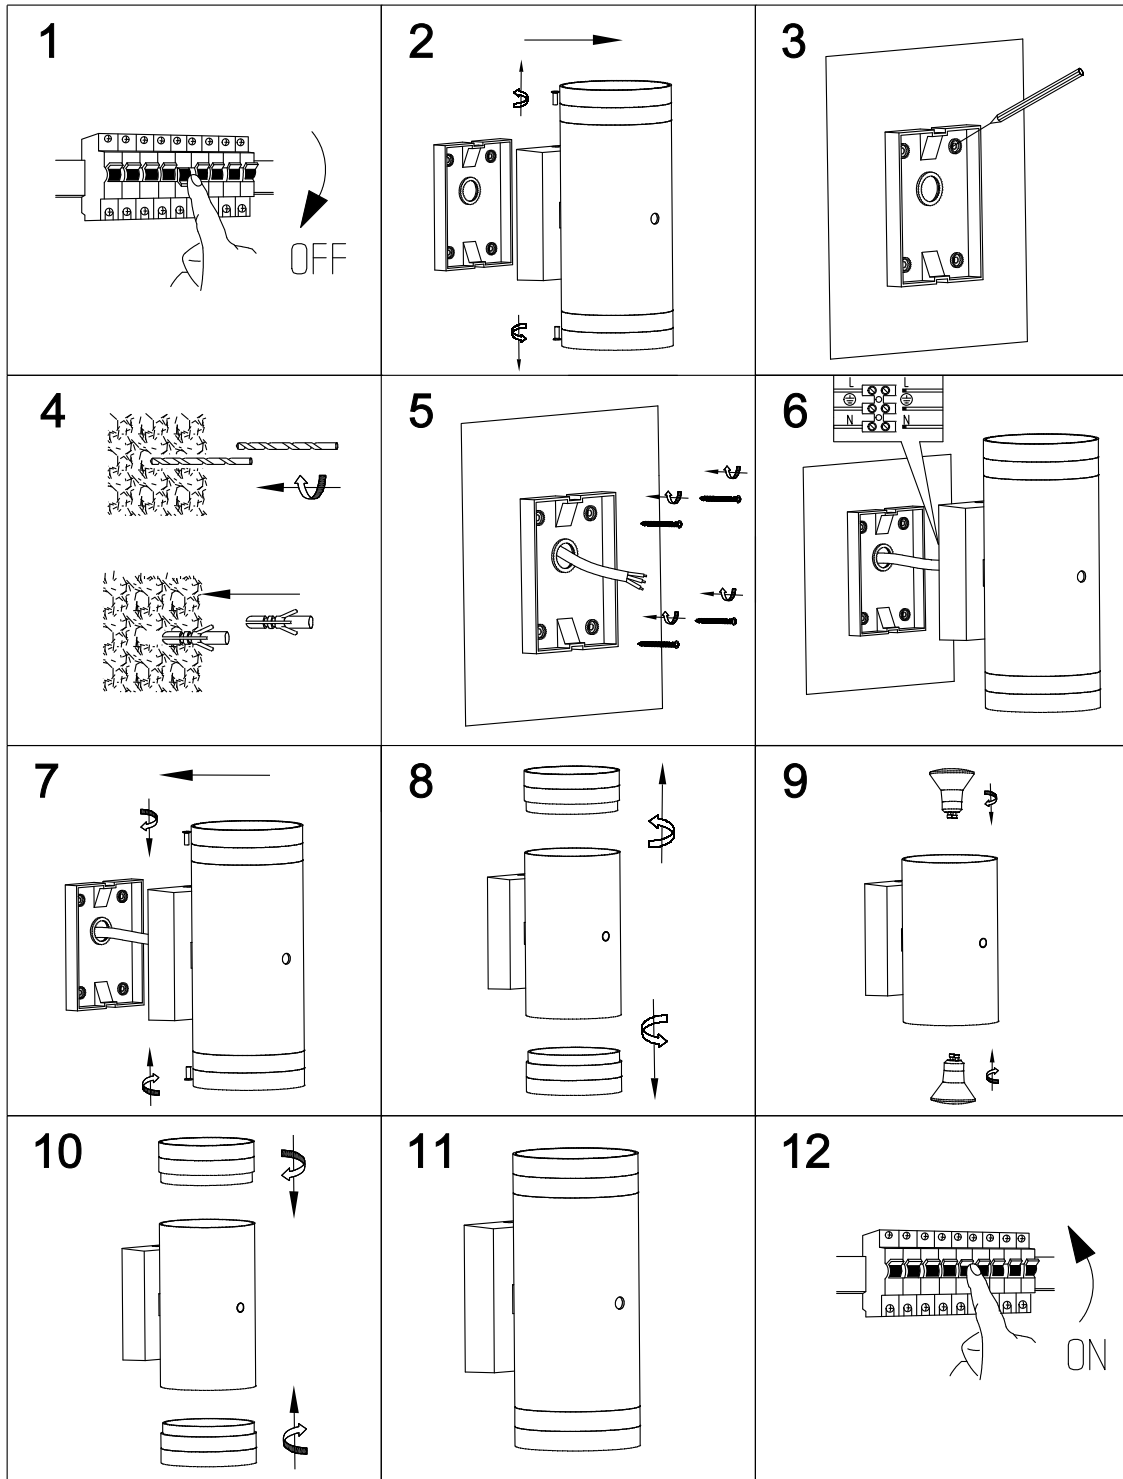

The Dusk till Dawn sensor will operate when the ambient light drops below 20 lux (dusk), and will switch off when the ambient light reaches 80 lux (dawn).

INS ZN 34042 - B

Please take time to read this leaflet carefully and retain it for future reference.