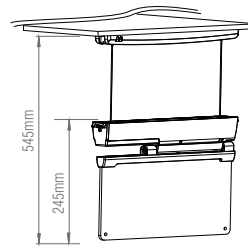

Cut hole : 335 x 57mm
Minimum cavity depth : 52mm