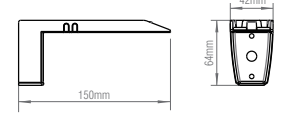

SPEC DATA

Product Wattage:	3.5W
Product Lumen:	110Lm
Lumen/W:	31
EM Wattage:	0.4W
EM Lumen:	50Lm
Kelvin:	6500K
Dimmable:	N
Beam Angle:	90°
CRI:	80
Lifetime (Hours):	50000
Power Factor:	0.5
SDCM:	6
Driver Type:	Constant Current 320mA
Inrush Current at Start Up:	Max. 2A
Product Voltage:	220-240V
Hertz:	50/60
Surge Protection (KV):	1
Operating Temp:	0 to 45 Degree
Battery Spec.:	LiFePO4 3.2V 600mA x 1pc
Duration:	3 hours (180 minutes)
Product Weight (KG):	0.75
Terminal Block:	3-way
Class:	2

ACCESSORIES

- 108751, SightPro 6-in-1 recess accessory
- 108752, SightPro 6-in-1 wall flag mount accessory
- 108753, SightPro 6-in-1 track accessory

KIT INCLUDES

- 1 x Sight
- 4 x Emergency sign kit

Recess Accessory 108751

Cut hole : 335 x 57mm
Minimum cavity depth : 52mm

Wall Flag Mount Accessory 108752

Track Accessory 108753