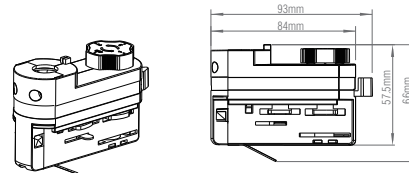

ACCESSORIES

- 108751, SightPro 6-in-1 recess accessory
- 108752, SightPro 6-in-1 wall flag mount accessory
- 108753, SightPro 6-in-1 track accessory

KIT INCLUDES

- 1 x Sight
- 4 x Emergency sign kit

Recess Accessory 108751

Cut hole : 335 x 57mm
Minimum cavity depth : 52mm

Wall Flag Mount Accessory 108752

Track Accessory 108753