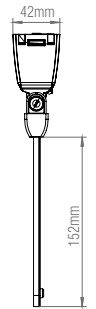

108750

Sight 6-in-1

FEATURES

- 5 years (2 years + 3 year) extended warranty
- Green acrylic finish
- Constructed from polycarbonate & pmma plastic
- 3 hours emergency maintained fitting
- 24m viewing distance
- Battery warranty is 5 years (Based on working temperature 0 - 45°)

SPEC DATA

Product Wattage:	3.5W
Product Lumen:	110Lm
Lumen/W:	31
EM Wattage:	0.4W
EM Lumen:	50Lm
Kelvin:	6500K
Dimmable:	N
Beam Angle:	90°
CRI:	80
Lifetime (Hours):	50000
Power Factor:	0.5
SDCM:	6
Driver Type:	Constant Current 320mA
Inrush Current at Start Up:	Max. 2A
Product Voltage:	220-240V
Hertz:	50/60
Surge Protection (KV):	1
Operating Temp:	0 to 45 Degree
Battery Spec.:	LiFePO4 3.2V 600mA x 1pc
Duration:	3 hours (180 minutes)
Product Weight (KG):	0.75
Terminal Block:	3-way
Class:	2

ACCESSORIES

- 108751, SightPro 6-in-1 recess accessory
- 108752, SightPro 6-in-1 wall flag mount accessory
- 108753, SightPro 6-in-1 track accessory

KIT INCLUDES

- 1 x Sight
- 4 x Emergency sign kit

Recess Accessory 108751

Cut hole : 335 x 57mm
Minimum cavity depth : 52mm

Wall Flag Mount Accessory 108752

Track Accessory 108753