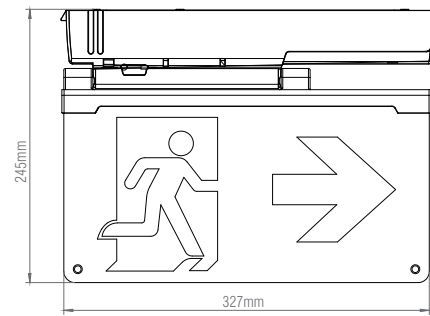

108750

Sight 6-in-1

FEATURES

- 5 years (2 years + 3 year) extended warranty
- Green acrylic finish
- Constructed from polycarbonate & pmma plastic
- 3 hours emergency maintained fitting
- 24m viewing distance
- Battery warranty is 5 years (Based on working temperature 0 - 45°)

SPEC DATA

Product Wattage:	3.5W
Product Lumen:	110Lm
Lumen/W:	31
EM Wattage:	0.4W
EM Lumen:	50Lm
Kelvin:	6500K
Dimmable:	N
Beam Angle:	90°
CRI:	80
Lifetime (Hours):	50000
Power Factor:	0.5
SDCM:	6
Driver Type:	Constant Current 320mA
Inrush Current at Start Up:	Max. 2A
Product Voltage:	220-240V
Hertz:	50/60
Surge Protection (KV):	1
Operating Temp:	0 to 45 Degree
Battery Spec.:	LiFePO4 3.2V 600mA x 1pc
Duration:	3 hours (180 minutes)
Product Weight (KG):	0.75
Terminal Block:	3-way
Class:	2

ACCESSORIES

- 108751, SightPro 6-in-1 recess accessory
- 108752, SightPro 6-in-1 wall flag mount accessory
- 108753, SightPro 6-in-1 track accessory

KIT INCLUDES

- 1 x Sight
- 4 x Emergency sign kit

Cut hole : 335 x 57mm
Minimum cavity depth : 52mm