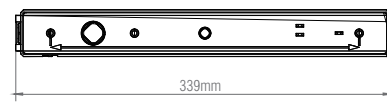

Recess Accessory 108751

Cut hole : 335 x 57mm
Minimum cavity depth : 52mm